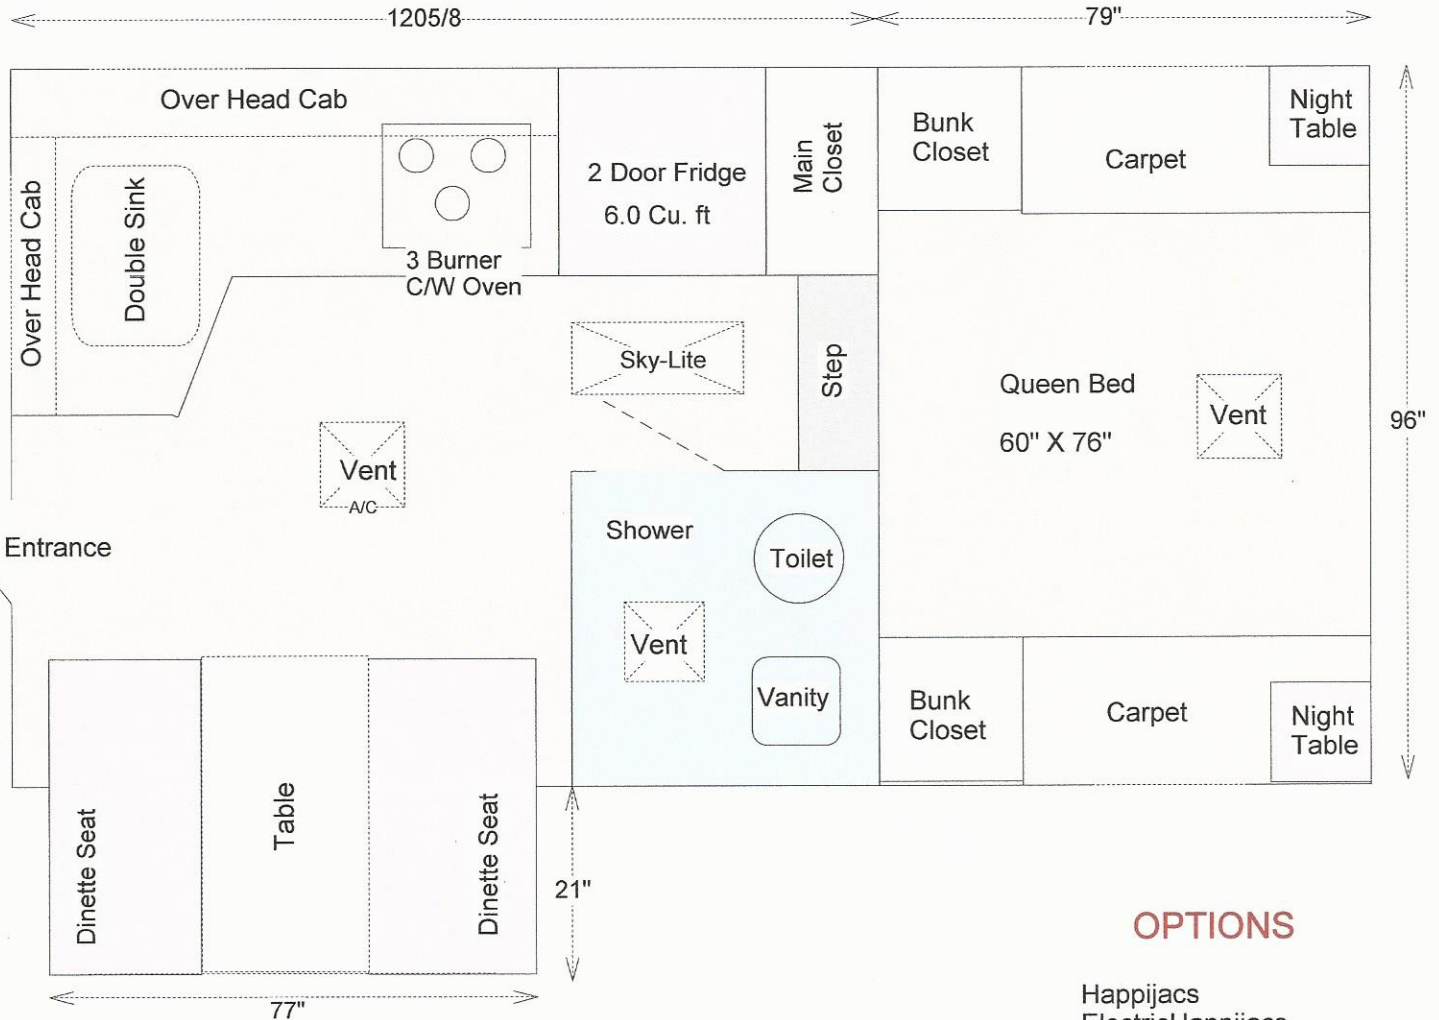

# 9.5 SL Camper

## SPECIFICATION

Basement 48" X 1205/8  
 Floor 58" X 1205/8  
 Inside Height 78"  
 Bed Height 45"  
 Slope Roof Construction  
 W/Rap Around Fiberglass Front Cab  
 Dry Weight 2161 Lbs  
 Fresh Water Tank 37 Gal  
 Grey Tank 34 Gal  
 Black Tank 24 Gal

## STANDARD FEATURE

Furnace 17,000 BTU  
 Fridge 6.0 cu.ft 2 Door  
 Stove 3 Burner C/W Oven  
 6 Gal DSI Water Heater  
 30 Amp Power Converter  
 Gas Leak Detector  
 Carbon Detector  
 Smoke Detector  
 Power Roof Vent  
 Full Fiberglass Shower  
 Fully Insulated  
 Laminated Construction  
 Smooth Fiberglass

## OPTIONS

Happijacs  
 Electric Happijacs  
 Outside Shower  
 Bunk Closets  
 Night Table & Front End  
 Rear Awning  
 Sky-Lite  
 Slide Out Awning  
 AM/FM CD Player  
 Bronze Windows  
 Thermo Windows  
 Roof Rack & Ladder  
 Bumper / Folding 2 Step  
 TV & Cable Outlet  
 Fantastic vent  
 Air Conditioning