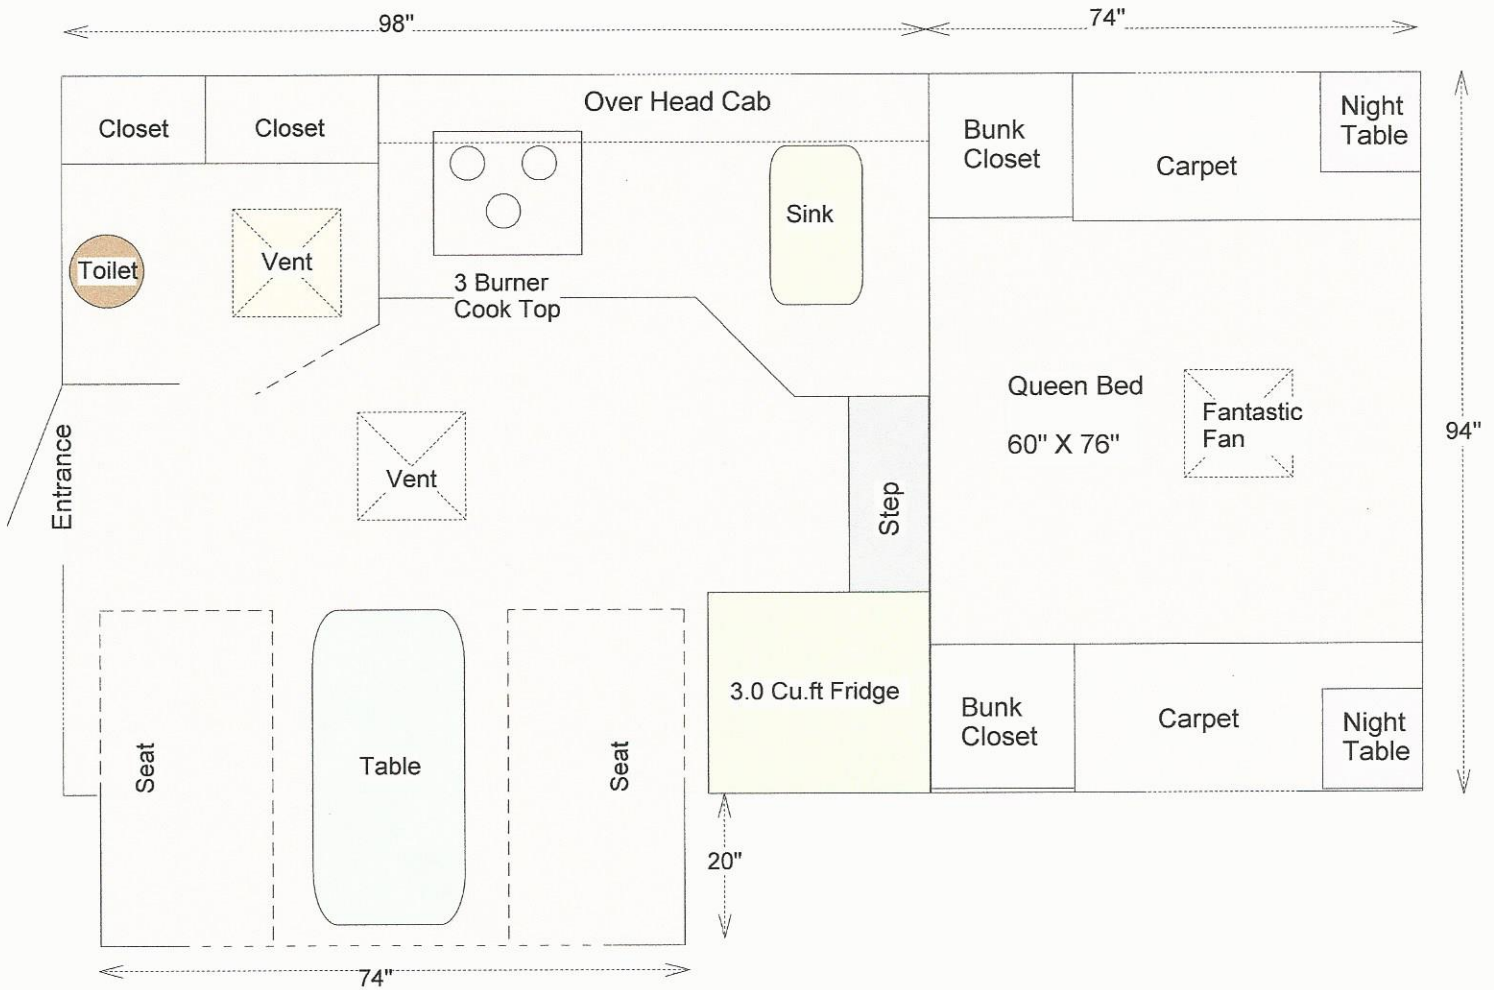

# 80W SL Camper

## SPECIFICATION

Base Box 48" X 98"  
 Floor 48" X 98"  
 Inside Height 78"  
 Bed Height 36"  
 Slope Roof Construction  
 Dry Weight 1560 Lbs  
 Fresh Water Tank 60 L  
 Black Tank 12 Gal. US

## STANDARD FEATURE

Furnace 12,000 BTU  
 Fridge 3.0 cu.ft 1 Door  
 3 Burner Cook Top  
 Power Roof Vent  
 30 Amp Power Converter  
 Gas Leak Detector  
 Carbon Detector  
 Smoke Detector  
 Fully Insulated  
 Laminated Construction  
 Smooth Fiberglass

## OPTIONS

Happijacs  
 Electric Happijacs  
 Outside Shower  
 Bunk Closet  
 Night Table & Front End  
 6 Gal DSI Water Heater  
 Sky-Lite  
 Rear Awning  
 Roof Rack & Ladder  
 Fantastic Fan  
 Camper 4 Step  
 Air Conditioning  
 Slide Out Awning  
 6 Volt Or 12 Volt Battery